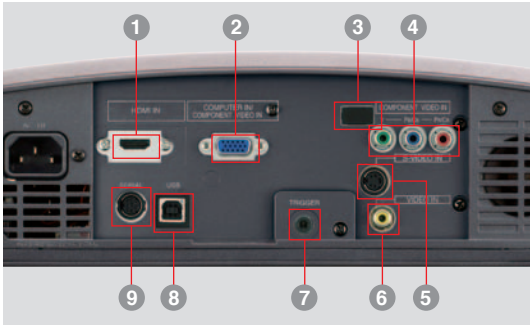

Changes for the Better

HD4000

HOME ENTERTAINMENT PROJECTOR

Input and Output Terminals

- 1 HDMI 1
- 2 RGB In 1
- 3 Remote IR
- 4 Component Y/Cb/Cr
- 5 S-video
- 6 Video In
- 7 Trigger Out
- 8 USB
- 9 RS-232C

Dimensions

Specifications

Model	HD4000
Display technology	0.65"1-chip DMD, 12deg. LVDS, DarkChip2™ with DDP3020
Resolution	1280 768 (total 983,040 pixels), 600video lines
Brightness	2000lm (Lamp Low Mode 1550lm)
Contrast	2500 : 1
Picture Size	40" ~ 275" (100"=3.6m)
Source lamp	200W (Shut Off Time 4000Hrs) with Low Mode 250W (Shut Off Time 2000Hrs)
Computer compatibility	640 480~1280 1024(compressed) WXGA(1280), Sync on green available
Video compatibility	NTSC / NTSC 4.43 / PAL (including PAL-M, N) / SECAM / PAL-60 Component Video; 480i/p(525i/p), 576i/p(625i/p), 720p(750p 50/60Hz), 1080i(1125i 60Hz), 1080i(1125i 50Hz), SCART(RGB+1V sync)
PC input terminals	RGB: mini D-sub 15pin 1, HDMI
Video input terminals	Video: RCA 1, S-video 1, RCA(Y, Cb, Cr)
Output terminals	12V Trigger Out: Stereo mini jack 1
Communication terminals	RS-232C 1 (Direct command is available), USB (Only for service)
Fan noise	31dBA (Lamp low mode)
Dimension W H D	310 100 245mm (excluding height adjuster)
Weight	2.9kg / 6.5lbs
Power supply	AC100 - 240V, 50 / 60Hz
Optional lamp	VLT-HC900LP

Screen size and Projection distance

As seen from the side

With screen aspect ratio of 16:9

Diagonal (type designation)	Screen size		Hd(cm)	Projection distance	
	W:width (cm)	H:height (cm)		Lw: Without magnification(m)	Lt: With max magnification(m)
40	89	50	17	1.4	1.7
60	133	75	25	2.2	2.6
70	155	87	29	2.5	3.1
80	177	100	33	2.9	3.5
90	199	112	38	3.3	4.0
100	221	125	42	3.6	4.4
110	244	137	46	4.0	4.9
120	266	149	50	4.4	5.3
150	332	187	63	5.5	6.6
275	609	342	115	10.1	-