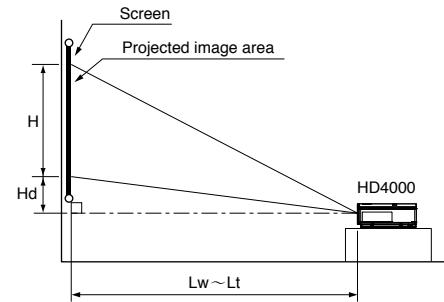

Dimensions

Specifications

Model	HD4000
Display technology	0.65"1-chip DMD, 12deg. LVDS, DarkChip2™ with DDP3020
Resolution	1280 768 (total 983,040 pixels), 600video lines
Brightness	2000lm (Lamp Low Mode 1550lm)
Contrast	2500 : 1
Picture Size	40" ~ 275" (100"=3.6m)
Source lamp	200W (Shut Off Time 4000Hrs) with Low Mode 250W (Shut Off Time 2000Hrs)
Computer compatibility	640 480~1280 1024(compressed) WXGA(1280), Sync on green available
Video compatibility	NTSC / NTSC 4.43 / PAL (including PAL-M, N) / SECAM / PAL-60 Component Video; 480i/p(525i/p), 576i/p(625i/p), 720p(750p 50/60Hz), 1080i(1125i 60Hz), 1080i(1125i 50Hz), SCART(RGB+1V sync)
PC input terminals	RGB: mini D-sub 15pin 1, HDMI
Video input terminals	Video: RCA 1, S-video 1, RCA(Y, Cb, Cr)
Output terminals	12V Trigger Out: Stereo mini jack 1
Communication terminals	RS-232C 1 (Direct command is available), USB (Only for service)
Fan noise	31dBA (Lamp low mode)
Dimension W H D	310 100 245mm (excluding height adjuster)
Weight	2.9kg / 6.5lbs
Power supply	AC100 - 240V, 50 / 60Hz
Optional lamp	VLT-HC900LP

Screen size and Projection distance

As seen from the side

With screen aspect ratio of 16:9

Diagonal (type designation)	Screen size		Hd(cm)	Projection distance	
	W:width (cm)	H:height (cm)		Lw: Without magnification(m)	Lt: With max magnification(m)
40	89	50	17	1.4	1.7
60	133	75	25	2.2	2.6
70	155	87	29	2.5	3.1
80	177	100	33	2.9	3.5
90	199	112	38	3.3	4.0
100	221	125	42	3.6	4.4
110	244	137	46	4.0	4.9
120	266	149	50	4.4	5.3
150	332	187	63	5.5	6.6
275	609	342	115	10.1	-