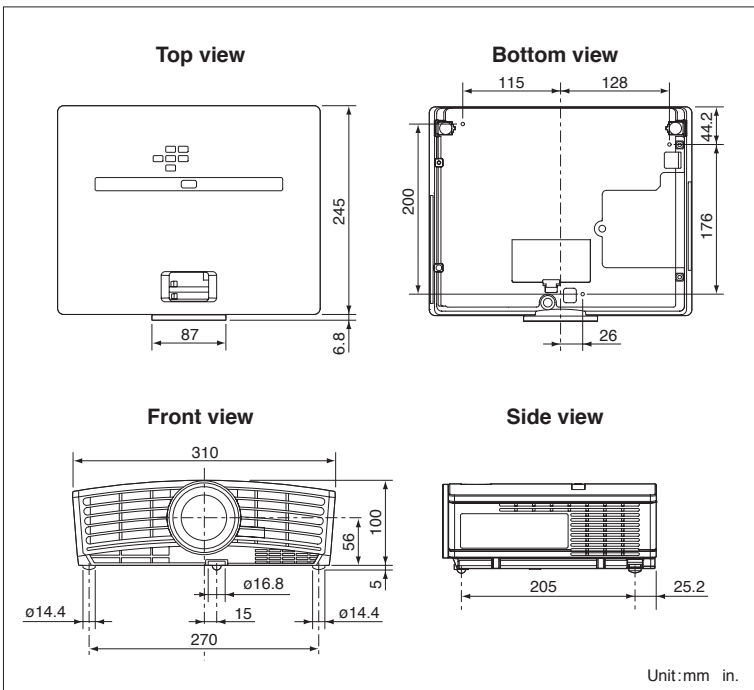

Dimensions

Specifications

Model	HD4000
Display technology	0.65"1-chip DMD, 12deg. LVDS, DarkChip2™ with DDP3020
Resolution	1280 768 (total 983,040 pixels), 600video lines
Brightness	2000lm (Lamp Low Mode 1550lm)
Contrast	2500 : 1
Picture Size	40" ~ 275" (100"=3.6m)
Source lamp	200W (Shut Off Time 4000Hrs) with Low Mode 250W (Shut Off Time 2000Hrs)
Computer compatibility	640 480~1280 1024(compressed) WXGA(1280), Sync on green available
Video compatibility	NTSC / NTSC 4.43 / PAL (including PAL-M, N) / SECAM / PAL-60 Component Video; 480i/p(525i/p), 576i/p(625i/p), 720p(750p 50/60Hz), 1080i(1125i 60Hz), 1080i(1125i 50Hz), SCART(RGB+1V sync)
PC input terminals	RGB: mini D-sub 15pin 1, HDMI
Video input terminals	Video: RCA 1, S-video 1, RCA(Y, Cb, Cr)
Output terminals	12V Trigger Out: Stereo mini jack 1
Communication terminals	RS-232C 1 (Direct command is available), USB (Only for service)
Fan noise	31dBA (Lamp low mode)
Dimension W H D	310 100 245mm (excluding height adjuster)
Weight	2.9kg / 6.5lbs
Power supply	AC100 - 240V, 50 / 60Hz
Optional lamp	VLT-HC900LP

Screen size and Projection distance

As seen from the side

With screen aspect ratio of 16:9

Diagonal (type designation)	Screen size		Hd(cm)	Projection distance	
	W:width (cm)	H:height (cm)		Lw: Without magnification(m)	Lt: With max magnification(m)
40	89	50	17	1.4	1.7
60	133	75	25	2.2	2.6
70	155	87	29	2.5	3.1
80	177	100	33	2.9	3.5
90	199	112	38	3.3	4.0
100	221	125	42	3.6	4.4
110	244	137	46	4.0	4.9
120	266	149	50	4.4	5.3
150	332	187	63	5.5	6.6
275	609	342	115	10.1	-